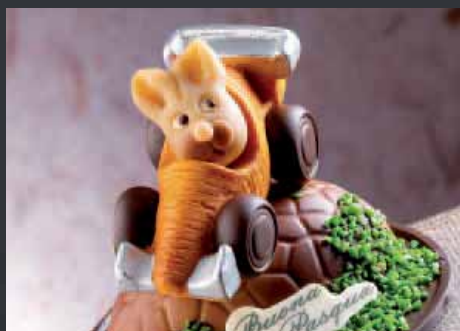

Formula 1 cod. DS5004
Type of mould: 2 sides
Dim. of the subject: b cm 11 x h cm 6 x d cm 4
n° of subjects per mould: 1