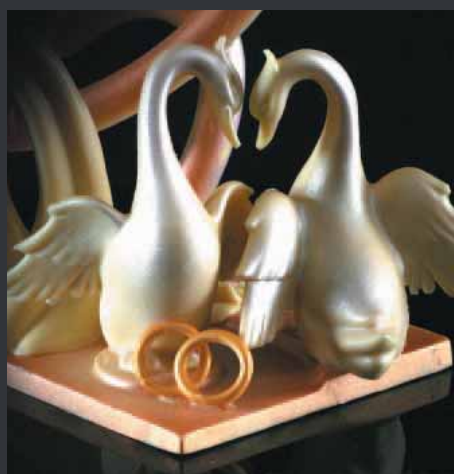

Swan cod. DS3033

Type of mould: 2 sides
Dim. of the subject: b cm 11,5 x h cm 12 x d cm 9
n° of subjects per mould: 1